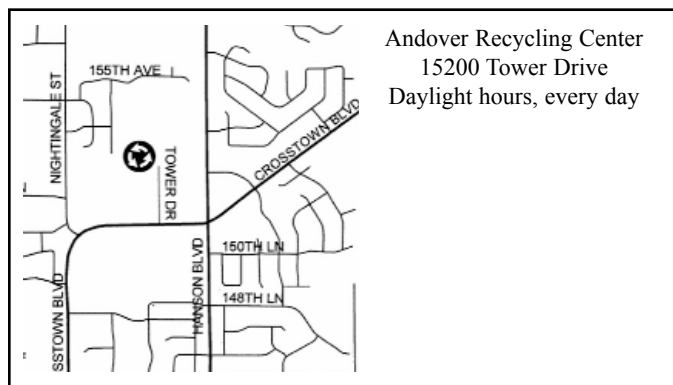

Quiz 12 Recycling Centers

1. Andover Recycling Center is on ...

- A. Crosstown Blvd.
- B. 155th Avenue.
- C. Tower Drive.

2. Andover Recycling Center is open ...

- A. seven days a week.
- B. six days a week.
- C. five days a week.

3. Andover Recycling Center is open ...

- A. after dark.
- B. during the day.
- C. at night.

4. Ham Lake Recycling Center is on ...

- A. 157th Avenue.
- B. Lincoln Street.
- C. Central Avenue NE.

5. Ham Lake Recycling Center is ...

- A. never closed.
- B. sometimes closed.
- C. always closed.

A map showing the location of the Ham Lake Recycling Center. The center is marked with a recycling symbol and is situated at the intersection of Central Ave and 155th Ave. Other streets shown include 160th Ln, 157th Ave, Lincoln St, 159th Ave, TH 66, and 153rd Ave.

Ham Lake Recycling Center
15544 Central Ave NE
Daily, 24 hours

6. The Coon Rapids Recycling Center is on ...

- A. 111th Avenue NW.
- B. Hanson Blvd.
- C. Highway 10.

A map showing the location of the Coon Rapids Recycling Center. The center is marked with a recycling symbol and is situated at the intersection of 111th Ave and Hanson Blvd. Other streets shown include HWY 242, Hanson Blvd, HWY 10, and Coon Rapids Blvd.