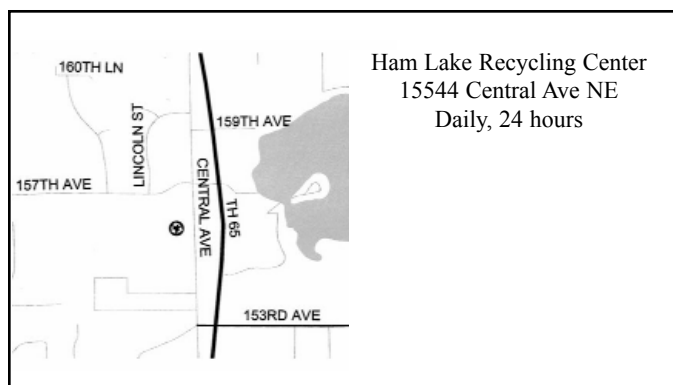

4. Ham Lake Recycling Center is on ...

- A. 157th Avenue.
- B. Lincoln Street.
- C. Central Avenue NE.