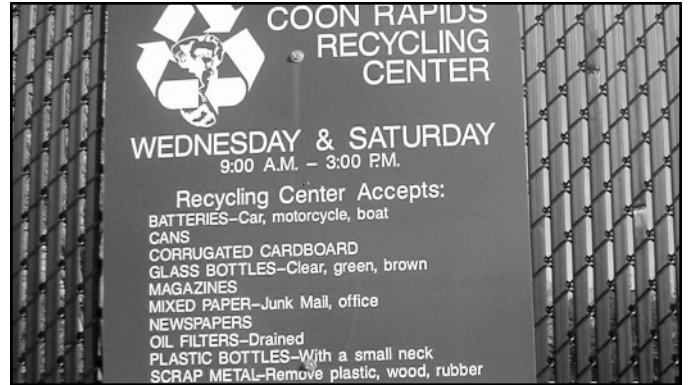

9. The Coon Rapids Recycling Center is open from ...

- A. 9:00 A.M. to 5 P.M.
- B. 7:00 A.M. to 3 P.M.
- C. 9:00 A.M. to 3 P.M.