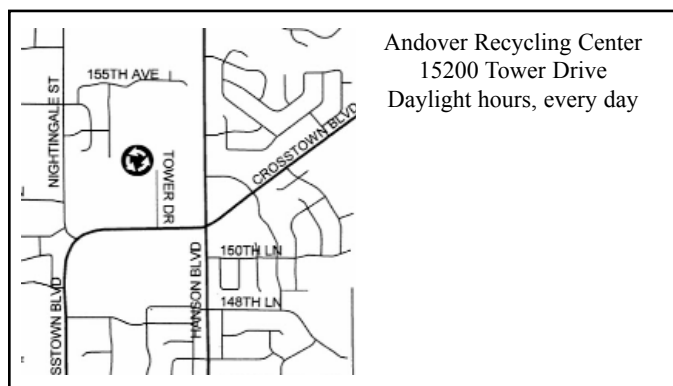

Quiz 12 Recycling Centers

1. Andover Recycling Center is on ...

- A. Crosstown Blvd.
- B. 155th Avenue.
- C. Tower Drive.

2. Andover Recycling Center is open ...

- A. seven days a week.
- B. six days a week.
- C. five days a week.

3. Andover Recycling Center is open ...

- A. after dark.
- B. during the day.
- C. at night.

4. Ham Lake Recycling Center is on ...

- A. 157th Avenue.
- B. Lincoln Street.
- C. Central Avenue NE.

5. Ham Lake Recycling Center is ...

- A. never closed.
- B. sometimes closed.
- C. always closed.

A map showing the location of the Ham Lake Recycling Center. The center is marked with a recycling symbol and is situated at the intersection of Central Ave and 155th Ave. Other streets shown include 160th Ln, 157th Ave, Lincoln St, 159th Ave, TH 66, and 153rd Ave.

Ham Lake Recycling Center
15544 Central Ave NE
Daily, 24 hours

6. The Coon Rapids Recycling Center is on ...

- A. 111th Avenue NW.
- B. Hanson Blvd.
- C. Highway 10.

A map showing the location of the Coon Rapids Recycling Center. The center is marked with a recycling symbol and is situated at the intersection of 111th Ave and Hanson Blvd. Other streets shown include HWY 242, Hanson Blvd, HWY 10, and Coon Rapids Blvd.