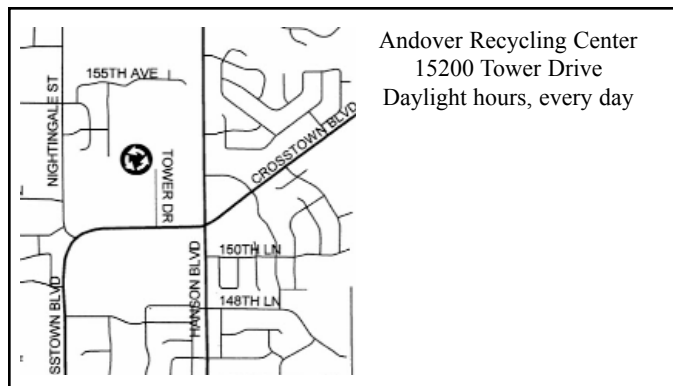

Quiz 12 Recycling Centers

1. Andover Recycling Center is on ...

- A. Crosstown Blvd.
- B. 155th Avenue.
- C. Tower Drive.

2. Andover Recycling Center is open ...

- A. seven days a week.
- B. six days a week.
- C. five days a week.

3. Andover Recycling Center is open ...

- A. after dark.
- B. during the day.
- C. at night.

4. Ham Lake Recycling Center is on ...

- A. 157th Avenue.
- B. Lincoln Street.
- C. Central Avenue NE.

5. Ham Lake Recycling Center is ...

- A. never closed.
- B. sometimes closed.
- C. always closed.

A map showing the location of the Ham Lake Recycling Center. The center is marked with a recycling symbol and is situated at the intersection of Central Ave and 155th Ave. Other streets shown include 160th Ln, 157th Ave, Lincoln St, 159th Ave, TH 66, and 153rd Ave.

Ham Lake Recycling Center
15544 Central Ave NE
Daily, 24 hours

6. The Coon Rapids Recycling Center is on ...

- A. 111th Avenue NW.
- B. Hanson Blvd.
- C. Highway 10.

A map showing the location of the Coon Rapids Recycling Center. The center is marked with a recycling symbol and is situated at the intersection of 111th Ave and Hanson Blvd. Other streets shown include HWY 242, Hanson Blvd, HWY 10, and Coon Rapids Blvd.